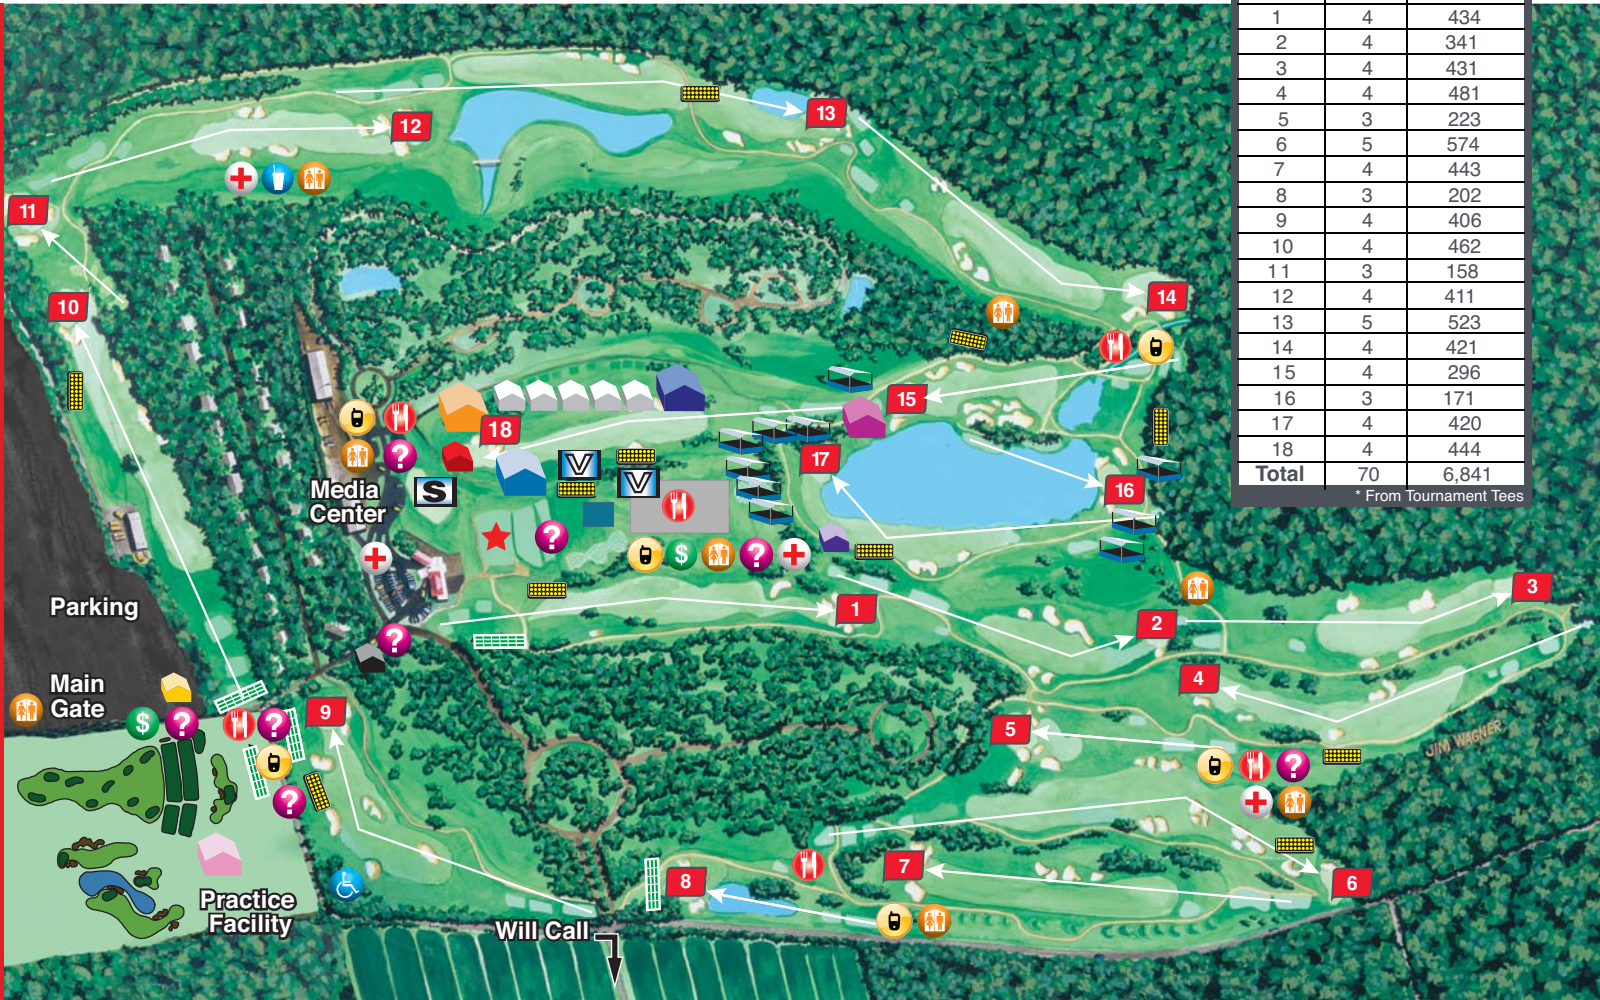

TRAVELERS CHAMPIONSHIP

COURSE MAP

Legend

- ADA Shuttle
- Ambassador Locations
- WebsterBank® ATMs
- PURINA Bleachers
- Cell Phone Zones
- Concessions
- RetelOne® Champions Club
- Corporate Row
- Drink Stands
- SUBWAY® Fan Zone
- First Aid
- Greenside Club
- FARMINGTON BANK Kids Zone
- Leaderboard
- Merchandise Tent
- SAINT FRANCIS Hospital and Medical Center Patriots' Outpost
- Pro-Am Tent
- Restrooms*
- WebsterBank® Scoreboard
- Skyboxes
- Sky Suite
- Michelob ULTRA Sponsor Club
- Travelers 360
- Trophy Suite
- Videoboard
- Hartford HealthCare Volunteer Headquarters

Par & Yardage		
Hole	Par	Yardage*
1	4	434
2	4	341
3	4	431
4	4	481
5	3	223
6	5	574
7	4	443
8	3	202
9	4	406
10	4	462
11	3	158
12	4	411
13	5	523
14	4	421
15	4	296
16	3	171
17	4	420
18	4	444
Total	70	6,841

* From Tournament Tees

www.TravelersChampionship.com

Map Sponsored by:

Northeast Utilities Companies

The spectacular TPC River Highlands course sits along the bank of the Connecticut River. The challenging layout provides PGA TOUR professionals many "risk vs. reward" shot-making opportunities, adding to the drama of the event. The hole layouts provide one of the best "up close and personal" viewing experiences for fans of any PGA TOUR event.

* Each location includes a handicap accessible restroom.